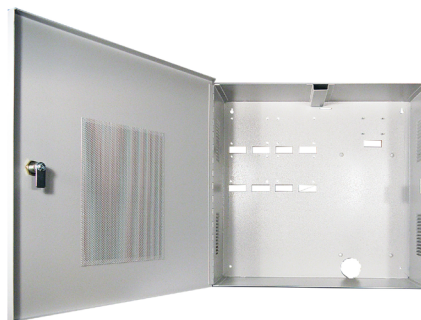

# TP-LARGE KIT

The TP-LARGE KIT enclosure is constructed from Australian made 1.5mm zinc seal steel and powder coated in APO Grey wrinkle finish.

This enclosure is fitted with root nuts suitable to mount the following power supplies, 12Vdc, 13.5 Vdc, 24Vdc - 2.5A, 3A, 5A, 6A and 10A models

Supplied with a hardware mounting kit, front and rear micro-switch tampers and battery leads

## Specifications :

(In the interests of product improvement, Tactical reserves the right to change specifications without notice)

Eco Range	TP-LARGE KIT
Dimensions	482 W x 470 H x 185 D (mm)
Colour	APO Grey
Hardware Kit	4 x 6mm M4 Pan Phillips Screws to mount power module
	4 x M4 Locking washer for power module
	4 x #4x 5/8 Pan Phillips self cutting screws for tamper switches
	4 x M3 x 6mm Pan Phillips Screws accessory board mounting
	White / Black 430mm battery leads fitted with ring crimp terminals
	Two micro switches tampers
Locking	Camlock
Battery Capacity	Will house 1 x 12V 55AH sealed lead acid battery
Country of Origin	Australia
Warranty	1 Year